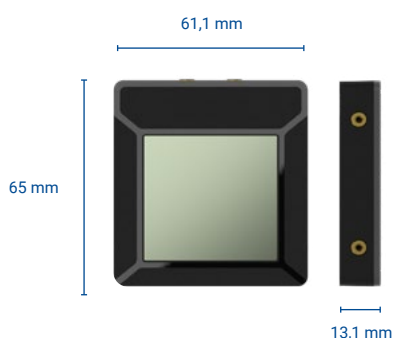

LIVETOUCH DUO enables seamless integration into any portable application.

LIVETOUCH DUO: Compact FAP 45 Fingerprint Scanner

The best choice for mobile enrollment and identification

Our LIVETOUCH DUO is a highly compact FAP 45 dual fingerprint scanner that provides certified image quality for both flat and rolled fingerprints. The LIVETOUCH DUO's low weight, minimal size and low power consumption make it the best choice for mobile enrollment and identification.

Highly Compact Design

With a thickness of only 13 mm and a total weight of only 60 g, the LIVETOUCH DUO is one of the most compact dual fingerprint scanners on the market. Each component is designed to save space and weight in portable jump kits or mobile devices.

Product Features

- > High-resolution images at 500 dpi
- > Compact dimensions: 61.1 mm x 65 mm x 13,1 mm
- > Captures flat (1/2) and rolled fingerprints
- > Certifications: FBI, CE, FCC, RoHS
- > IP65 protection class according to DIN EN 60529
- > Operates in direct sunlight
- > Scratch resistant surface