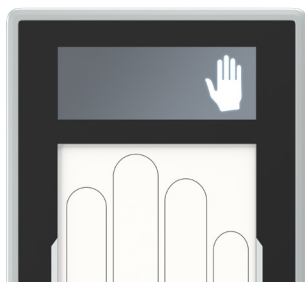

# LIVETOUCH QUATTRO: The Most Easy-To-Use Tenprint Scanner

## A compact and flexible solution for capturing fingerprints.

LIVETOUCH QUATTRO combines unmatched user friendliness with high-quality fingerprint images. Whether you capture single, dual or four fingerprints, its integrated touchscreen provides easy to understand instructions that reduce failure to enroll rates and shorten the capture process. With its super compact design, LIVETOUCH QUATTRO integrates easily into enrollment systems in any operation environment.

### Compact Design

With compact dimensions of 125 mm x 147 mm x 24 mm and a total weight of only 360 g, the LIVETOUCH QUATTRO easily integrates into existing applications. The device also features a USB power supply and IP54 protection, making it ideal for portable use.

### Interactive User Guidance

For fast and convenient fingerprint capture, the LIVETOUCH QUATTRO features a graphical display that clearly and efficiently guides users through each step of the process. If the enrollment is incorrect, the device displays corrective instructions.