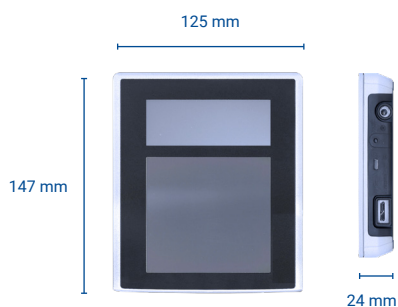

### Compact Design

With compact dimensions of 125 mm x 147 mm x 24 mm and a total weight of only 360 g, the LIVETOUCH QUATTRO easily integrates into existing applications. The device also features a USB power supply and IP54 protection, making it ideal for portable use.