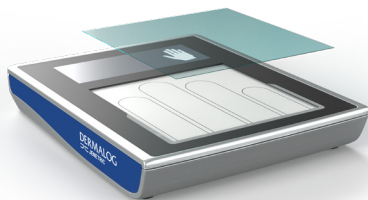

### Multiple Fingerprint Capture Options

In addition to single flat and rolled fingerprint enrollment, the LIVETOUCH QUATTRO can capture tenprints using the 4-4-2 method. It is the most convenient and efficient way to capture complete sets of fingerprints and ensures outstanding recognition accuracy.

### Interactive User Guidance

For fast and convenient fingerprint capture, the LIVETOUCH QUATTRO features a graphical display that clearly and efficiently guides users through each step of the process. If the enrollment is incorrect, the device displays corrective instructions.

## Product Features

- > Resolution: 500 ppi
- > Captures rolled and flat fingerprints (4-4-2)
- > Captures hand signatures
- > Integrated graphical user guidance
- > Integrated colored resistive touchscreen
- > Scratch resistance
- > Certifications: FBI, BSI, CE, FCC, UL, RoHS
- > IP54 protection class according to DIN EN 60529

### Signature Capture

LIVETOUCH QUATTRO captures not only fingerprints but also hand signatures. High-quality digital signatures are generated using a stylus to sign on the integrated touchscreen. As a result, there is no longer any need for a separate signature pad.