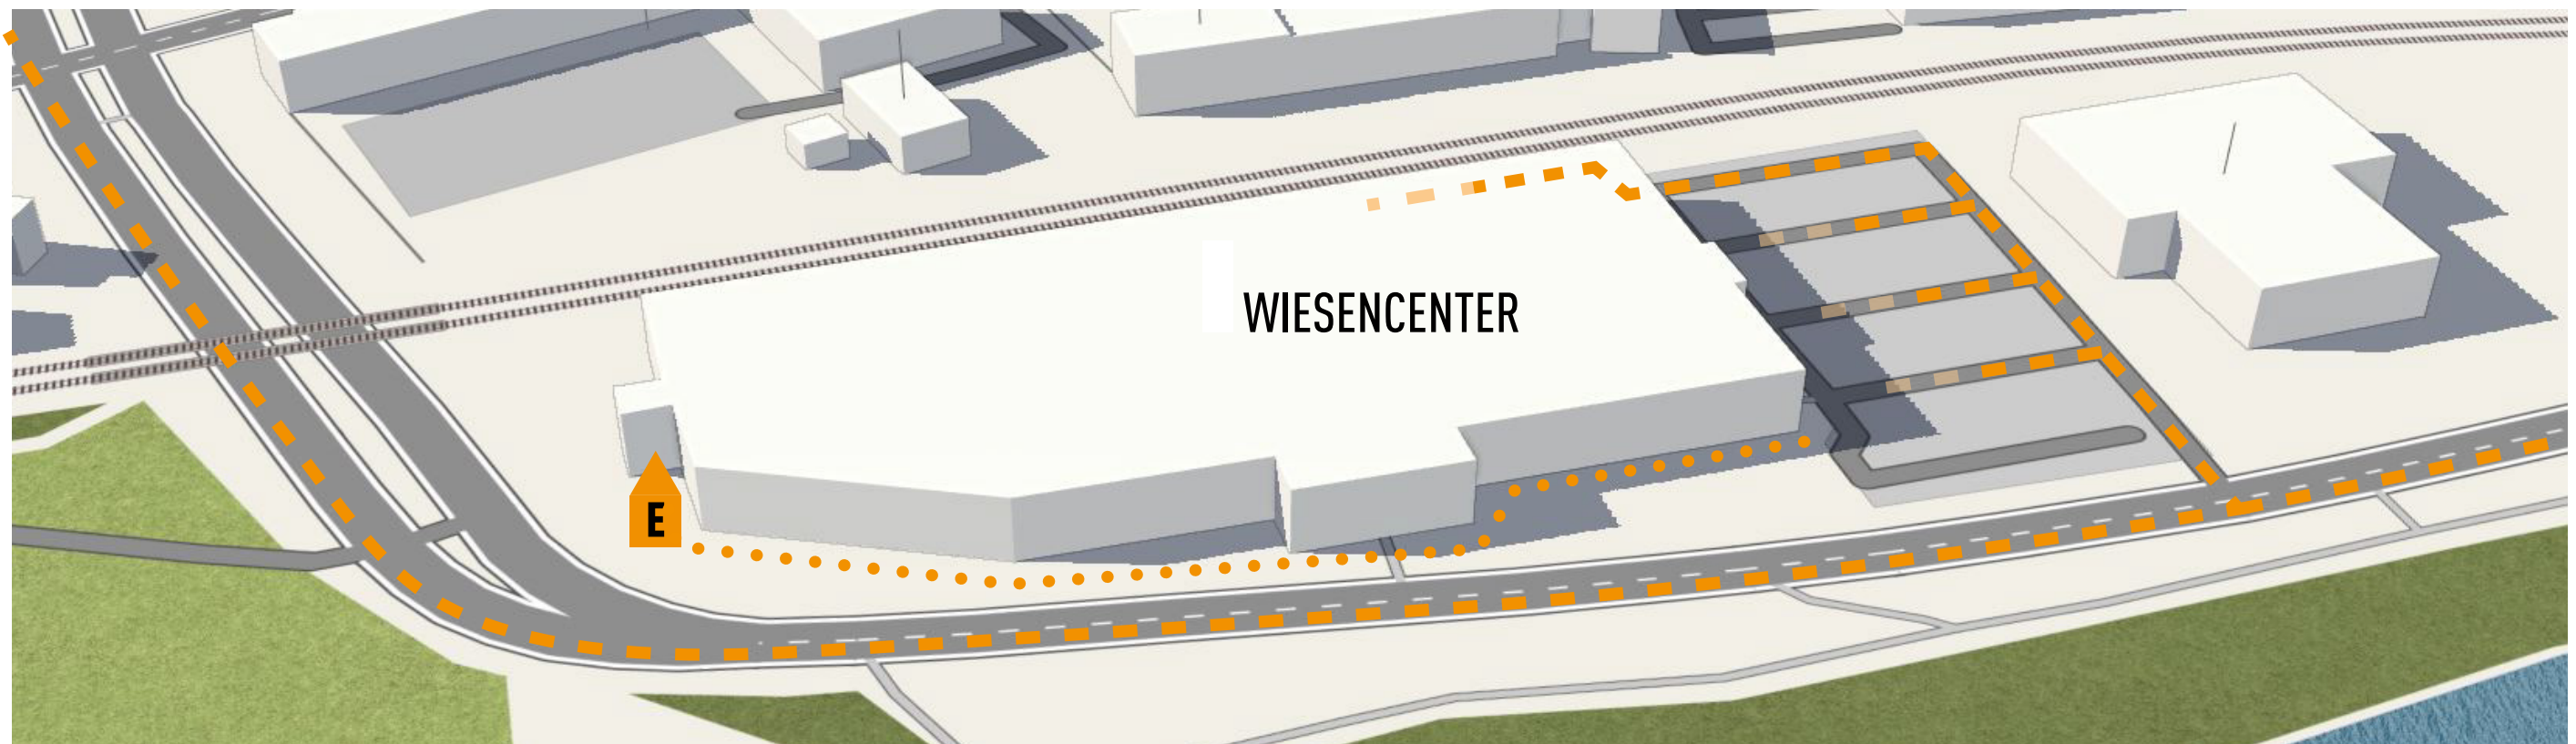

INFORMATION FOR OUR VISITORS

As of March 1, 2022,
our new headquarters will be located in the

Wiesenstraße 2 - 07749 Jena

This is how you can find us:

— — — Coming from the Wiesenstraße, drive onto one of the parking spaces of the WIESENCENTER and park your vehicle.

On the river side of the WIESENCENTER, walk around the main building to our visitor stairway. In the stairwell, follow the signs of the guidance system.

Notice:

When entering the parking lot and the parking garage of the WIESENCENTER, your license plate number will be captured by the ticket- and barrierless parking system. In order to avoid parking fees, your license plate number must also be recorded in the entrance area of JENETRIC GmbH. This does not apply to stays on the premises of up to 15 minutes.