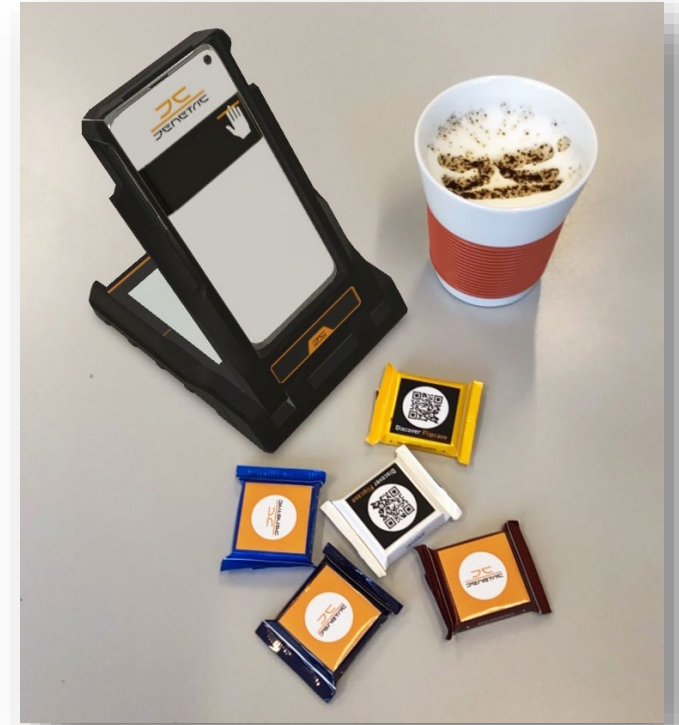

How to...

... bring LIVETOUCH products onto your desk

LIVETOUCH
QUATTRO

LIVETOUCH
QUATTRO Compact

LIVETOUCH
Flipcase

... bring LIVETOUCH products onto your desk

1. Scan the barcode with your phone

LIVETOUCH
Flipcase

... bring LIVETOUCH products onto your desk

2. Load LIVETOUCH Flipcase

3. Click on „AR“ button

4. Focus with your phone's camera onto your desk

... bring LIVETOUCH products onto your desk

5. Place LIVETOUCH products onto your desk