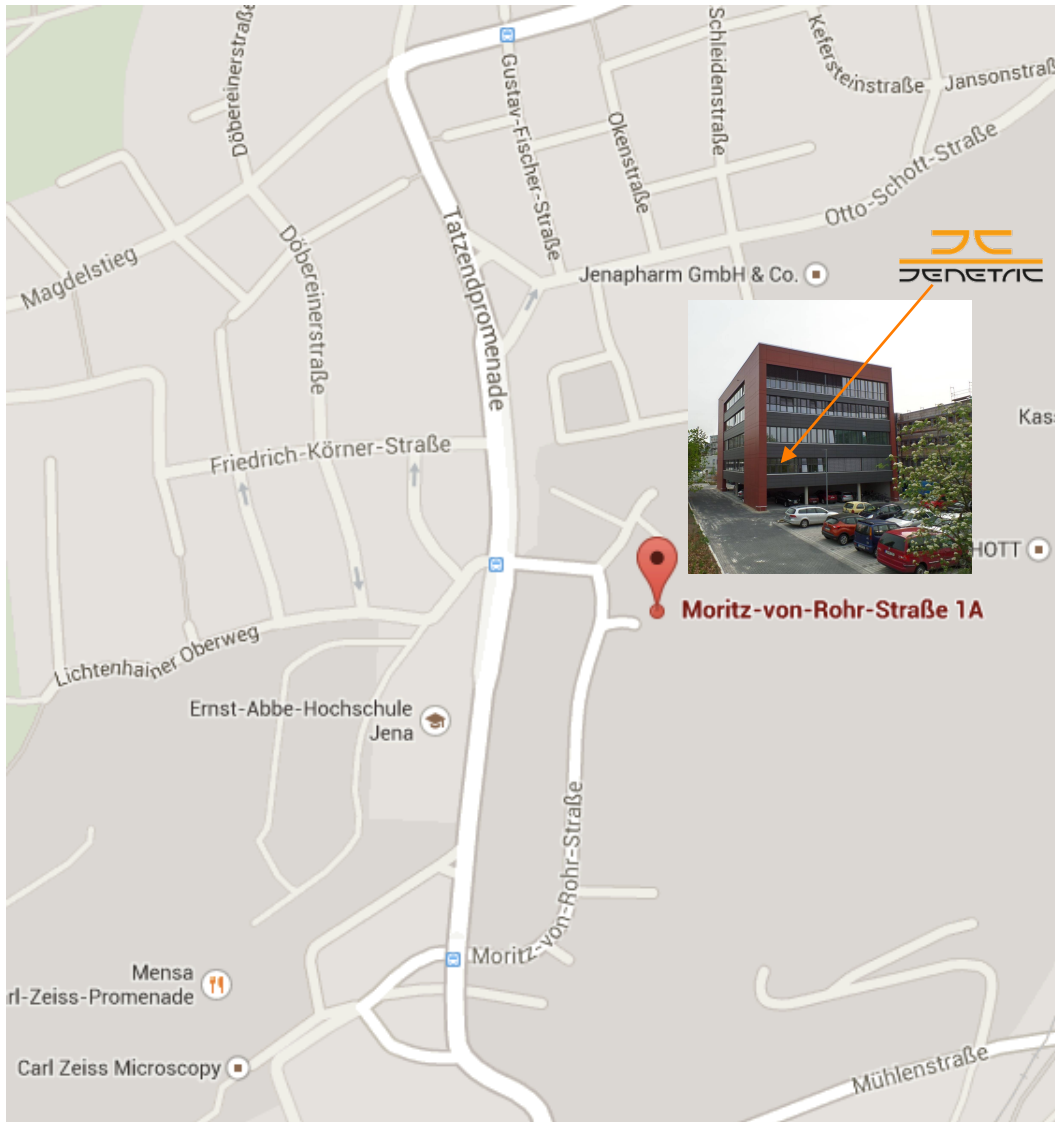

Your way to JENETRIC GmbH Moritz-von-Rohr-Straße 1a

From the center of Jena:

Drive in the direction of the “Westbahnhof” train station and continue the road to the Fachhochschule (Ernst Abbe Hochschule). At the Fachhochschule turn left to reach the Moritz-von-Rohr-Straße. Visitor parking space is available in front of the building.

From motorway A4:

From the A4 motorway take the exit Jena- Göschwitz in the direction of Jena. Follow direction into Jena Zentrum and follow the signs “Fachhochschule/Beutenberg Campus”. To reach the Moritz-von-Rohr- Straße, continue along the Tatzendpromade and turn right just past the Fachhochschule.

Public transportation:

Both from the center of Jena and the Westbahnhof train station the bus line number 10 (direction Göschwitz) stops directly at the Fachhochschule.

Our offices are located in the “Technologie- und Gründerzentrum” (red/black building) on the first level.